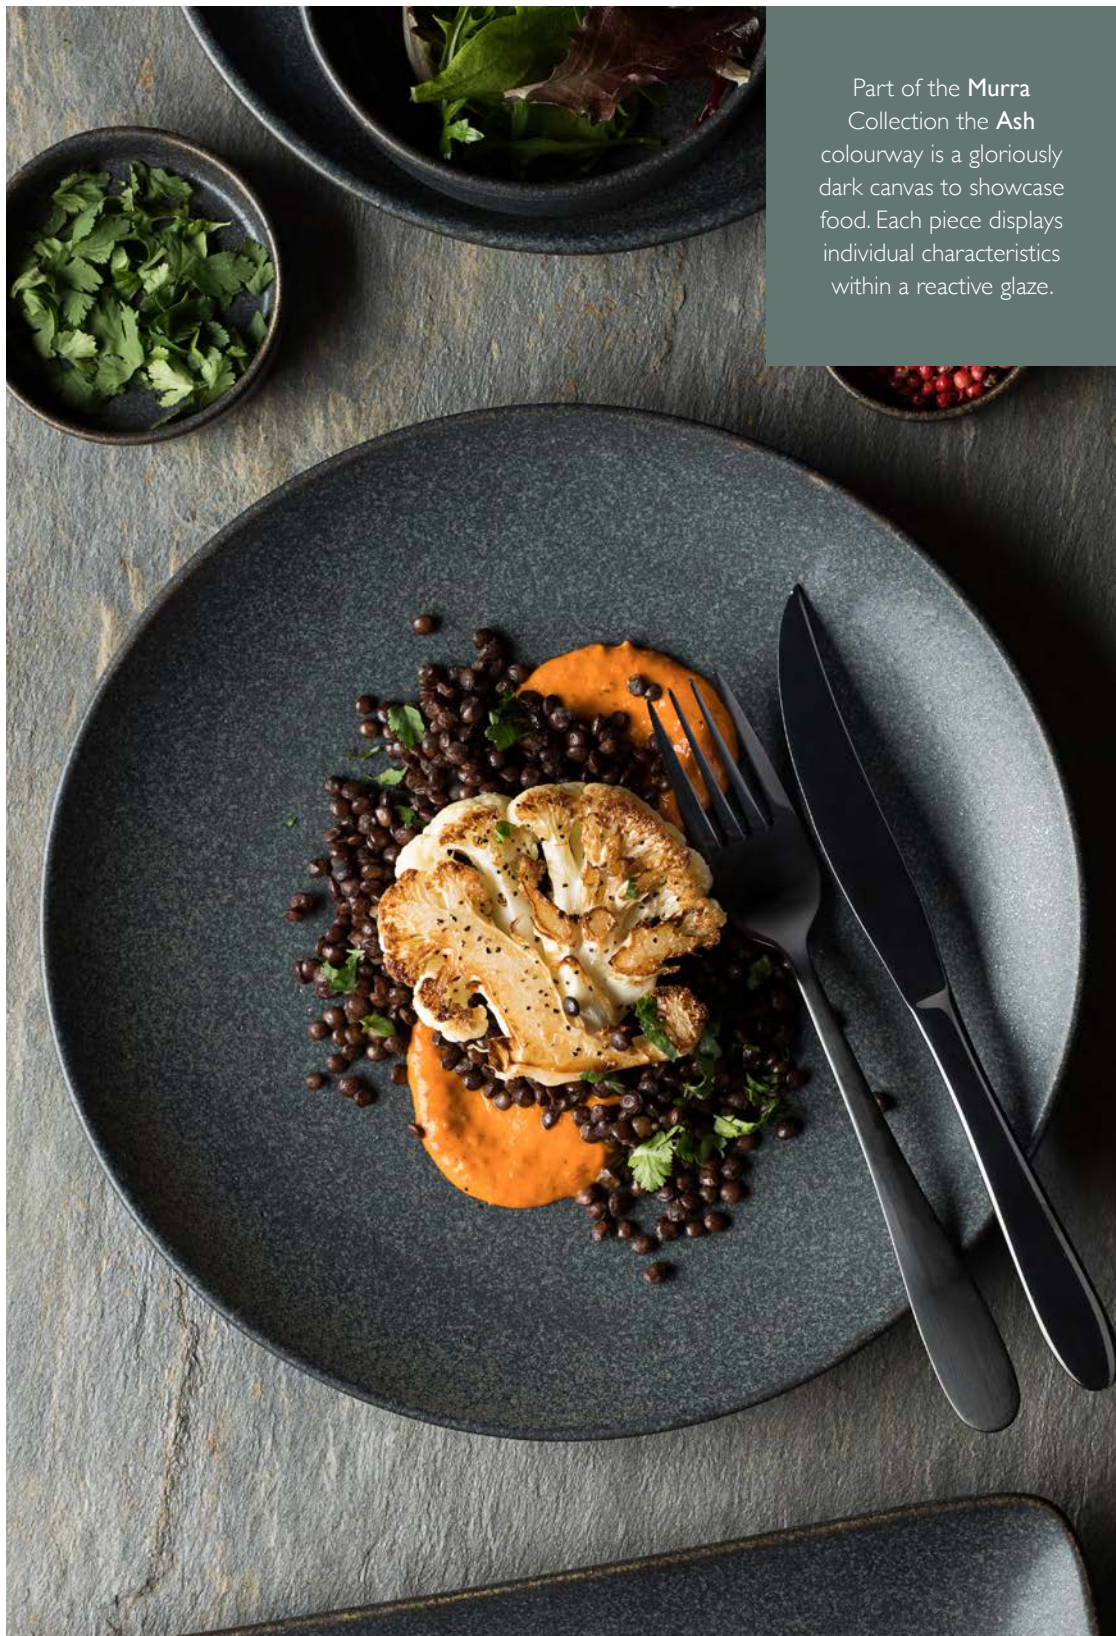

Part of the **Murra**
Collection the **Ash**
colourway is a gloriously
dark canvas to showcase
food. Each piece displays
individual characteristics
within a reactive glaze.