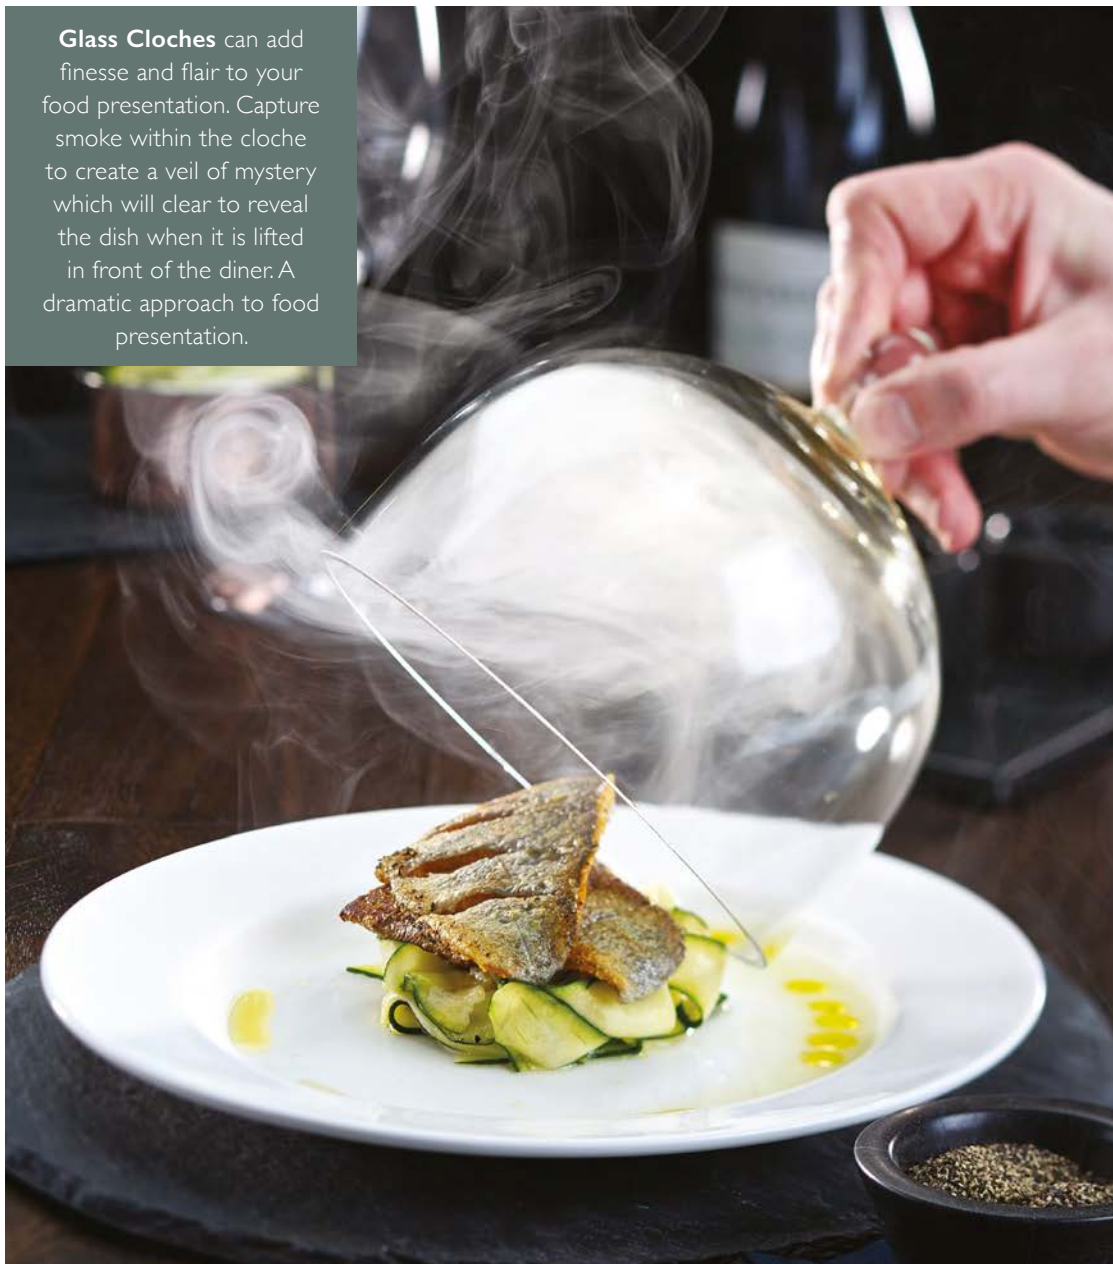

Plastic Cake Dome
HD0863 11" (28cm), H: 4.5" (12cm) Box of 6

Sophia Plastic Cake Dome
HD0873 12.75" (32.5cm) H: 6.5" (16.5cm)
Box of 6

Glass Cloches can add finesse and flair to your food presentation. Capture smoke within the cloche to create a veil of mystery which will clear to reveal the dish when it is lifted in front of the diner. A dramatic approach to food presentation.