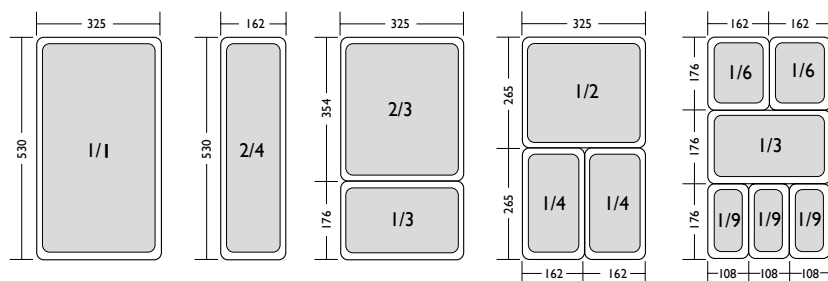

Gastronorm sizing guide:

Food pans available in standard Gastronorm sizes.

CREATIVE TABLE

Creative Table includes an array of products all of which require different care to ensure you keep them at their best. See below for information on how to look after you Creative Table products.