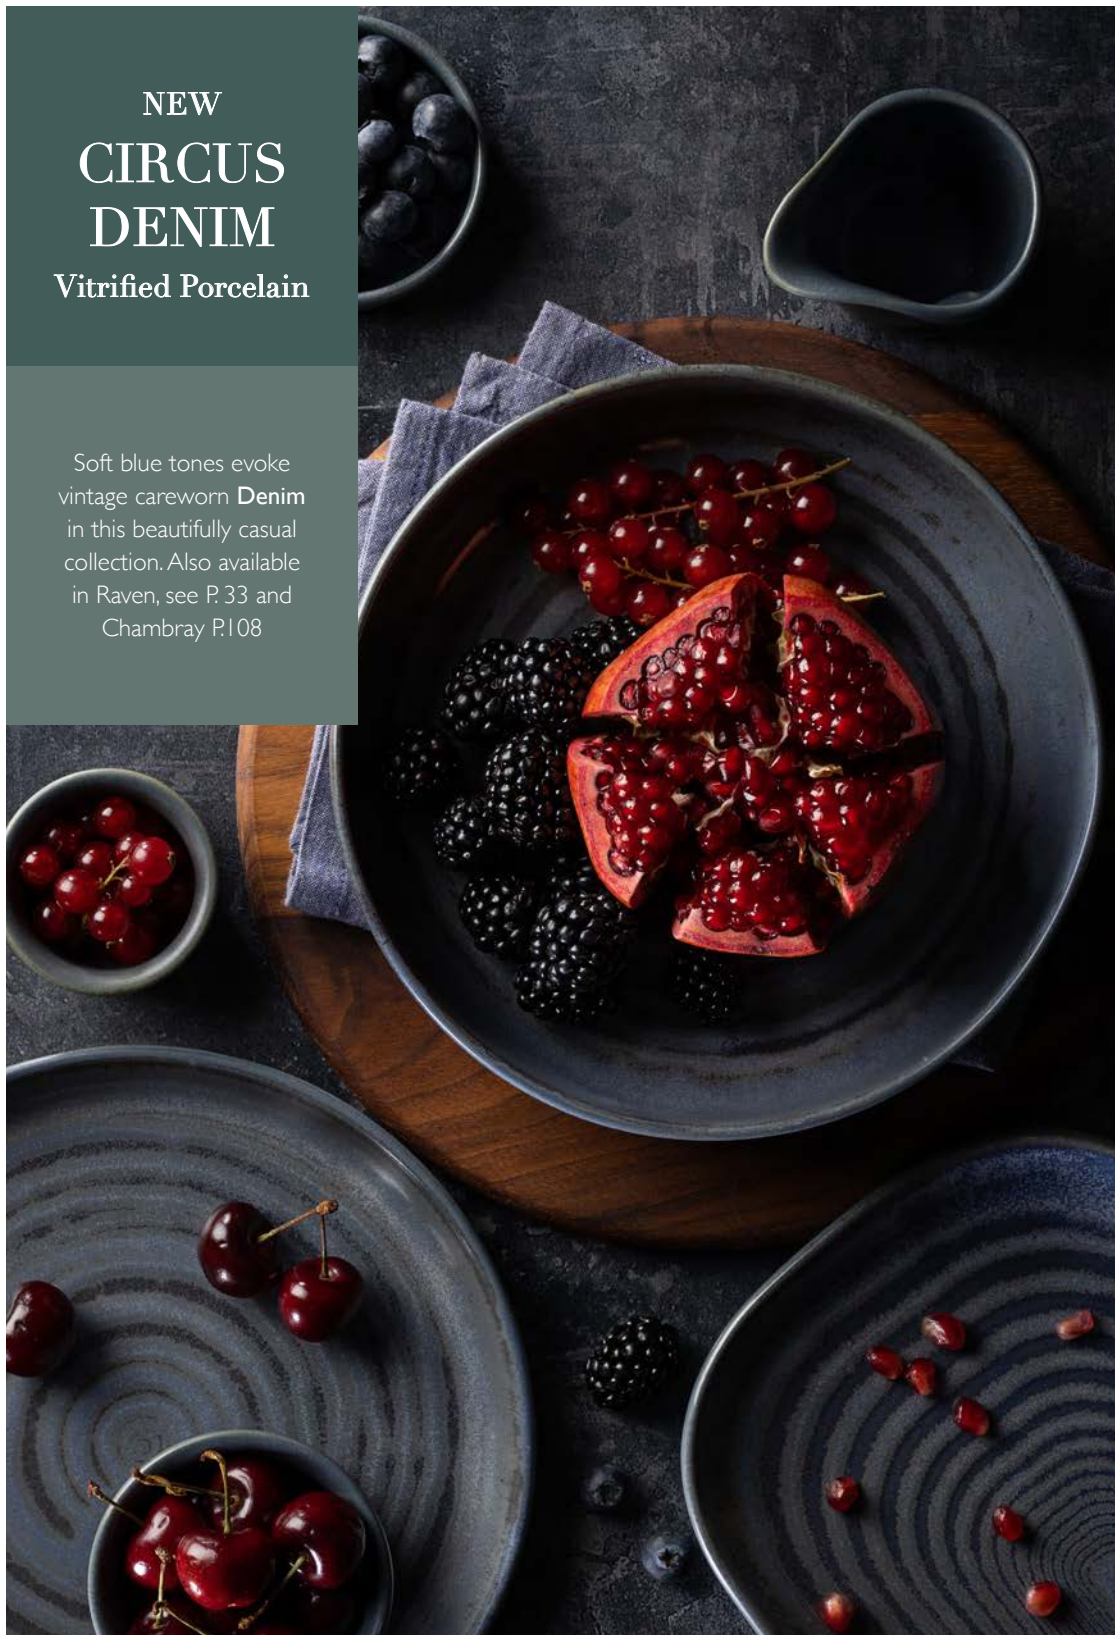

Circus Raven Sauce Jug
DW0358 3" (7.5cm) 4.5oz (13cl) Box of 6

Circus Raven Walled Dip Pot
DW0345 3" (8cm) Box of 6

NEW
**CIRCUS
DENIM**

Vitrified Porcelain

Soft blue tones evoke vintage careworn **Denim** in this beautifully casual collection. Also available in Raven, see P. 33 and Chambray P.108