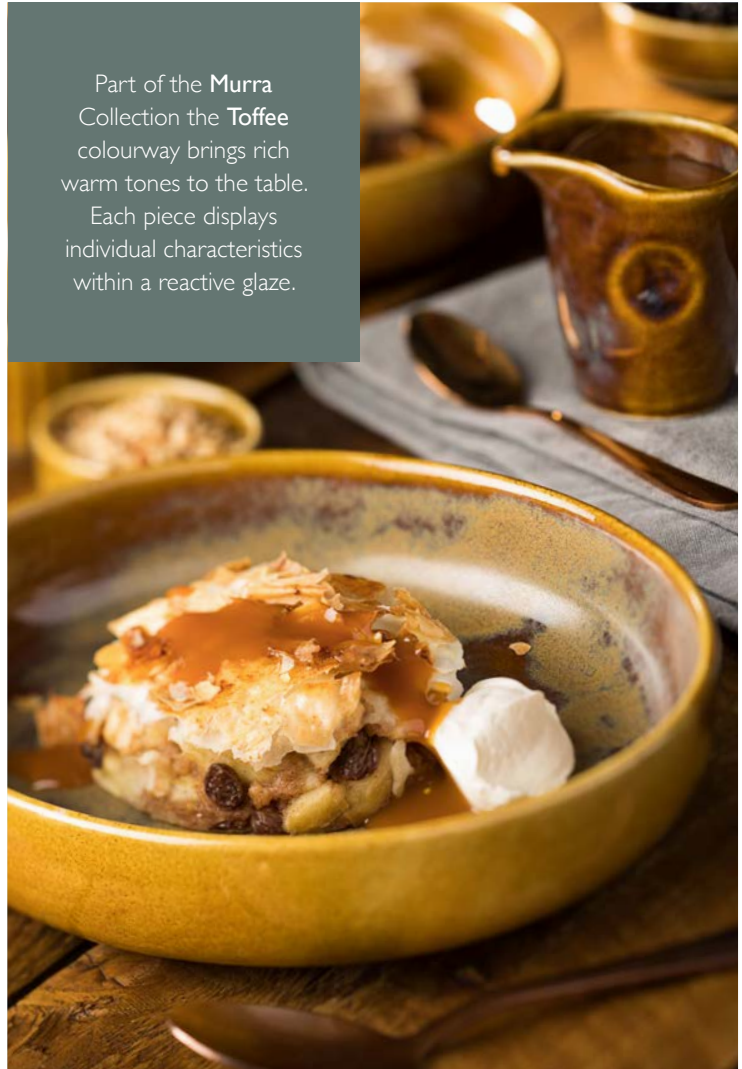

Part of the Murra Collection the Toffee colourway brings rich warm tones to the table. Each piece displays individual characteristics within a reactive glaze.