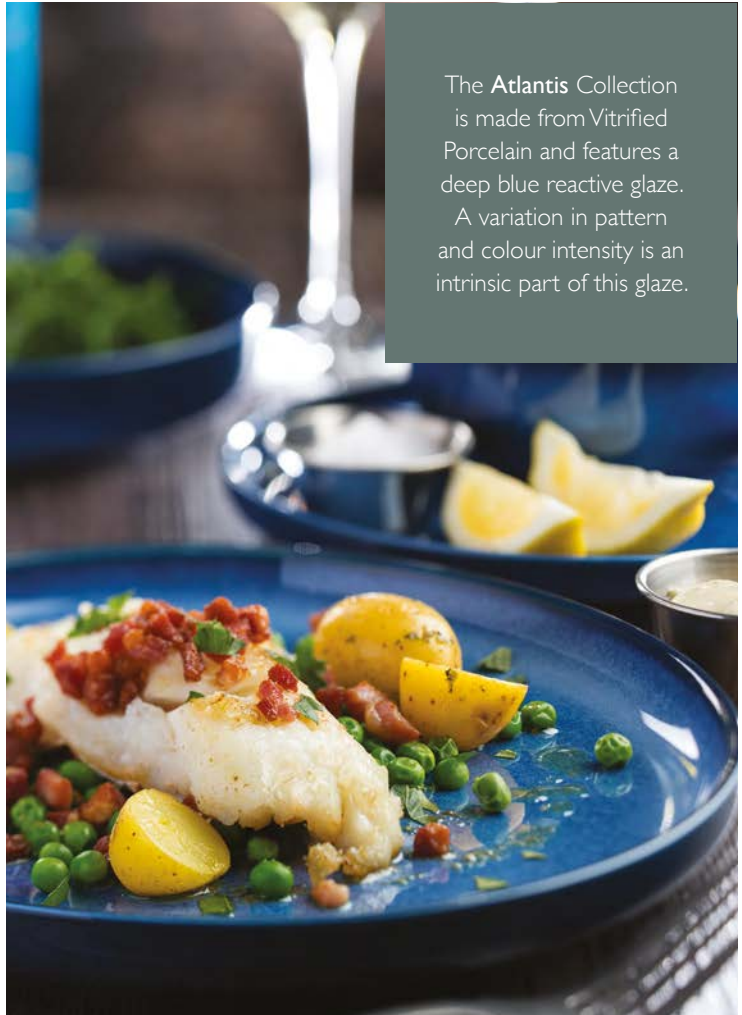

The **Atlantis** Collection is made from Vitrified Porcelain and features a deep blue reactive glaze. A variation in pattern and colour intensity is an intrinsic part of this glaze.

UMBRA PEONY Vitrified Porcelain

new

new

new

new