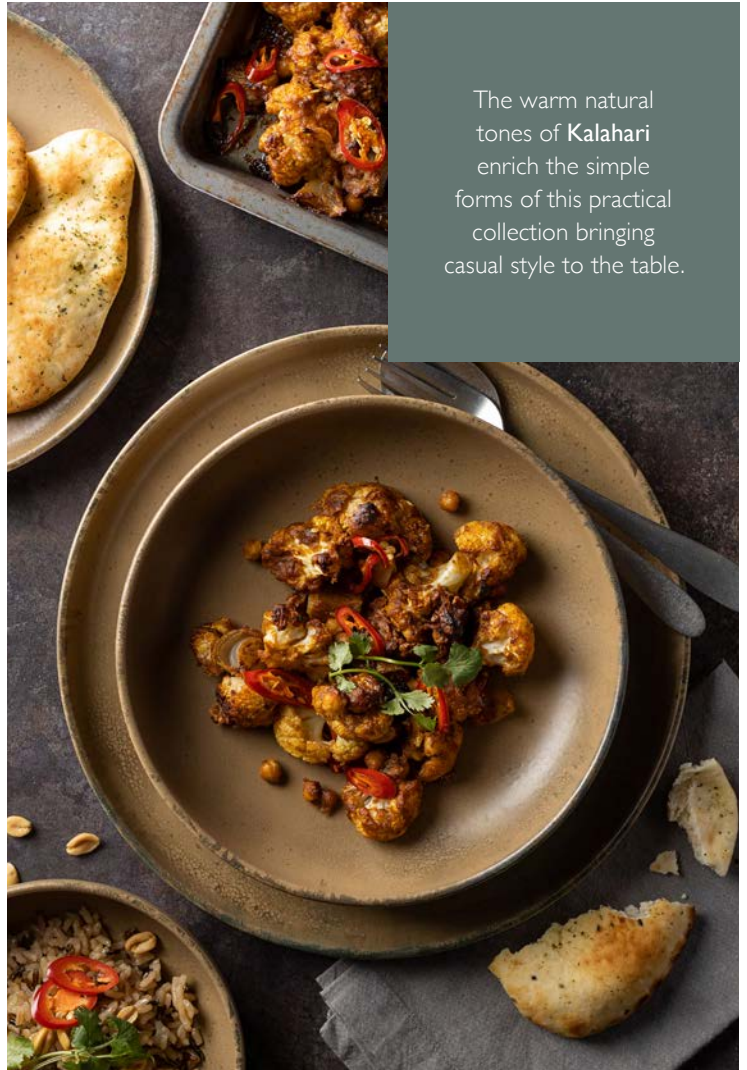

new

Kalahari Coupe Plate
CT9273 7" (17.5cm) Box of 6

new

Kalahari Coupe Plate
CT9272 8.5" (22cm) Box of 6

new

Kalahari Coupe Plate
CT9271 11" (28cm) Box of 6

new

Kalahari Platter
CT9270 13" (33cm) Box of 4