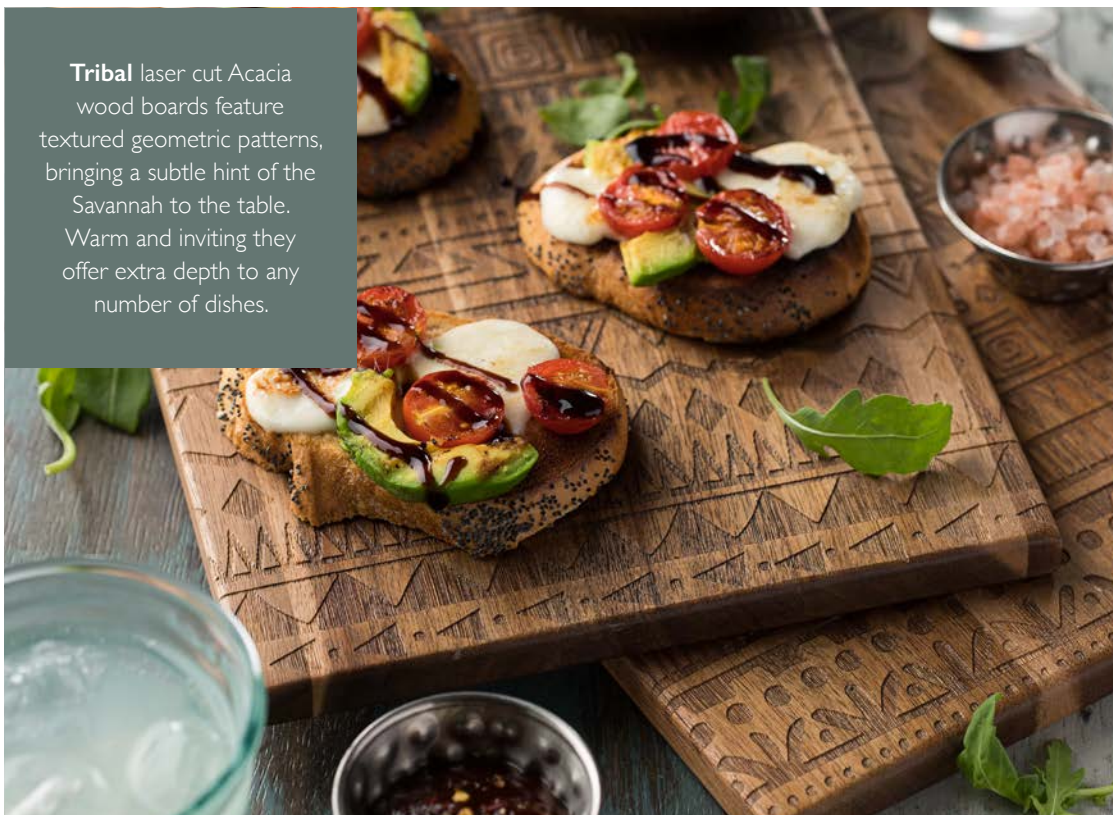

MH0009 4" (10cm) 9oz (26cl) Box of 6

TRIBAL BOARDS & ORIGIN FIR SLABS

Tribal laser cut Acacia wood boards feature textured geometric patterns, bringing a subtle hint of the Savannah to the table. Warm and inviting they offer extra depth to any number of dishes.