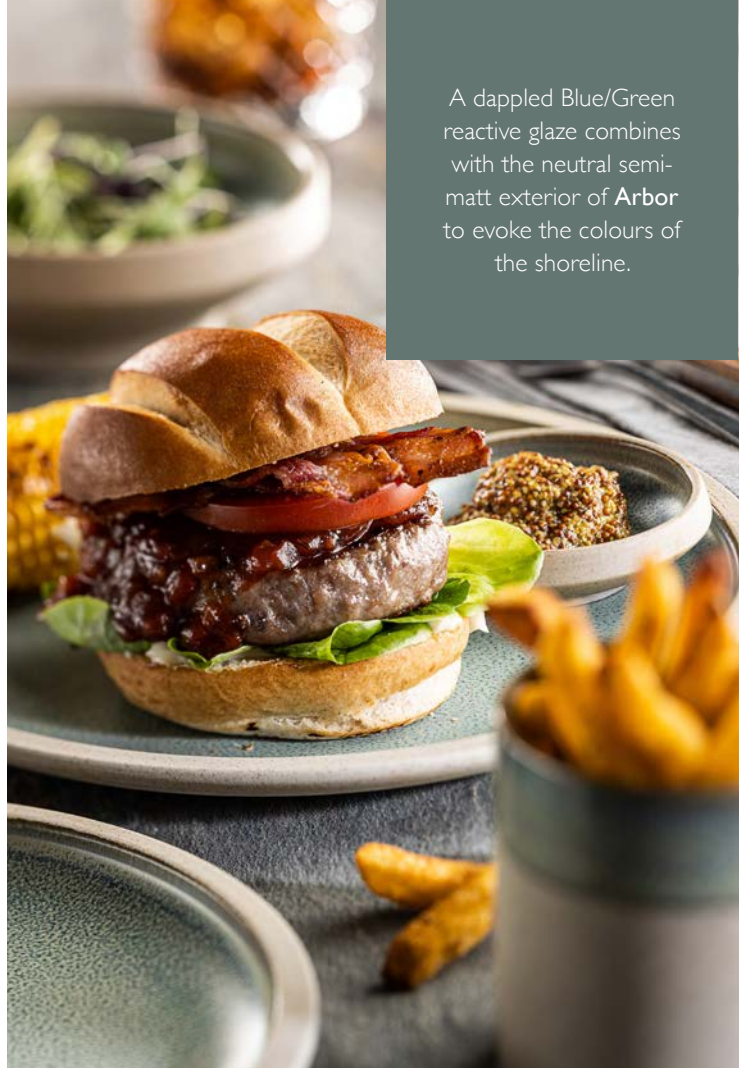

5 YEAR
new

Arbor Plate
CT7634 8.25" (21cm) Box of 6

5 YEAR
new

Arbor Plate
CT7633 10" (25.5cm) Box of 6

5 YEAR
new

Arbor Plate
CT7632 11" (28cm) Box of 6

A dappled Blue/Green reactive glaze combines with the neutral semi-matt exterior of **Arbor** to evoke the colours of the shoreline.