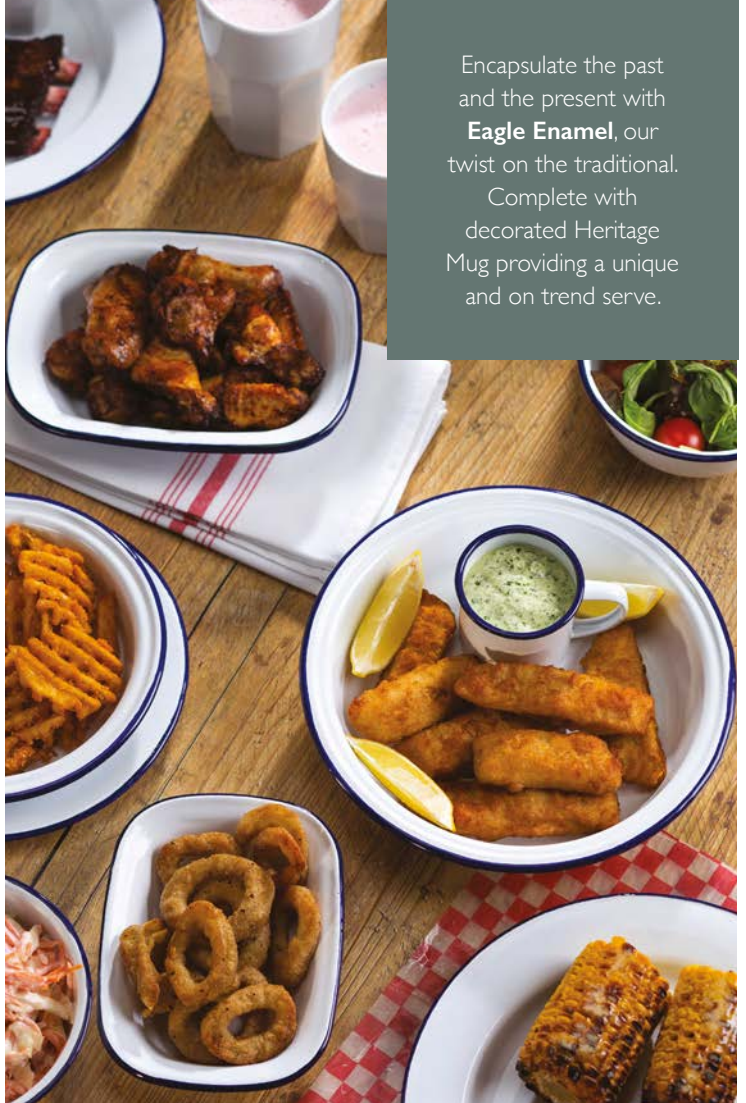

Our featured items:
Stainless steel Ramekins P 195
Street Food Stands P 205

EAGLE ENAMEL

Eagle Enamel Plate
F50006 8" (20cm) Box of 6

Eagle Enamel Plate
F50005 9.5" (24cm) Box of 6

Encapsulate the past and the present with **Eagle Enamel**, our twist on the traditional. Complete with decorated Heritage Mug providing a unique and on trend serve.