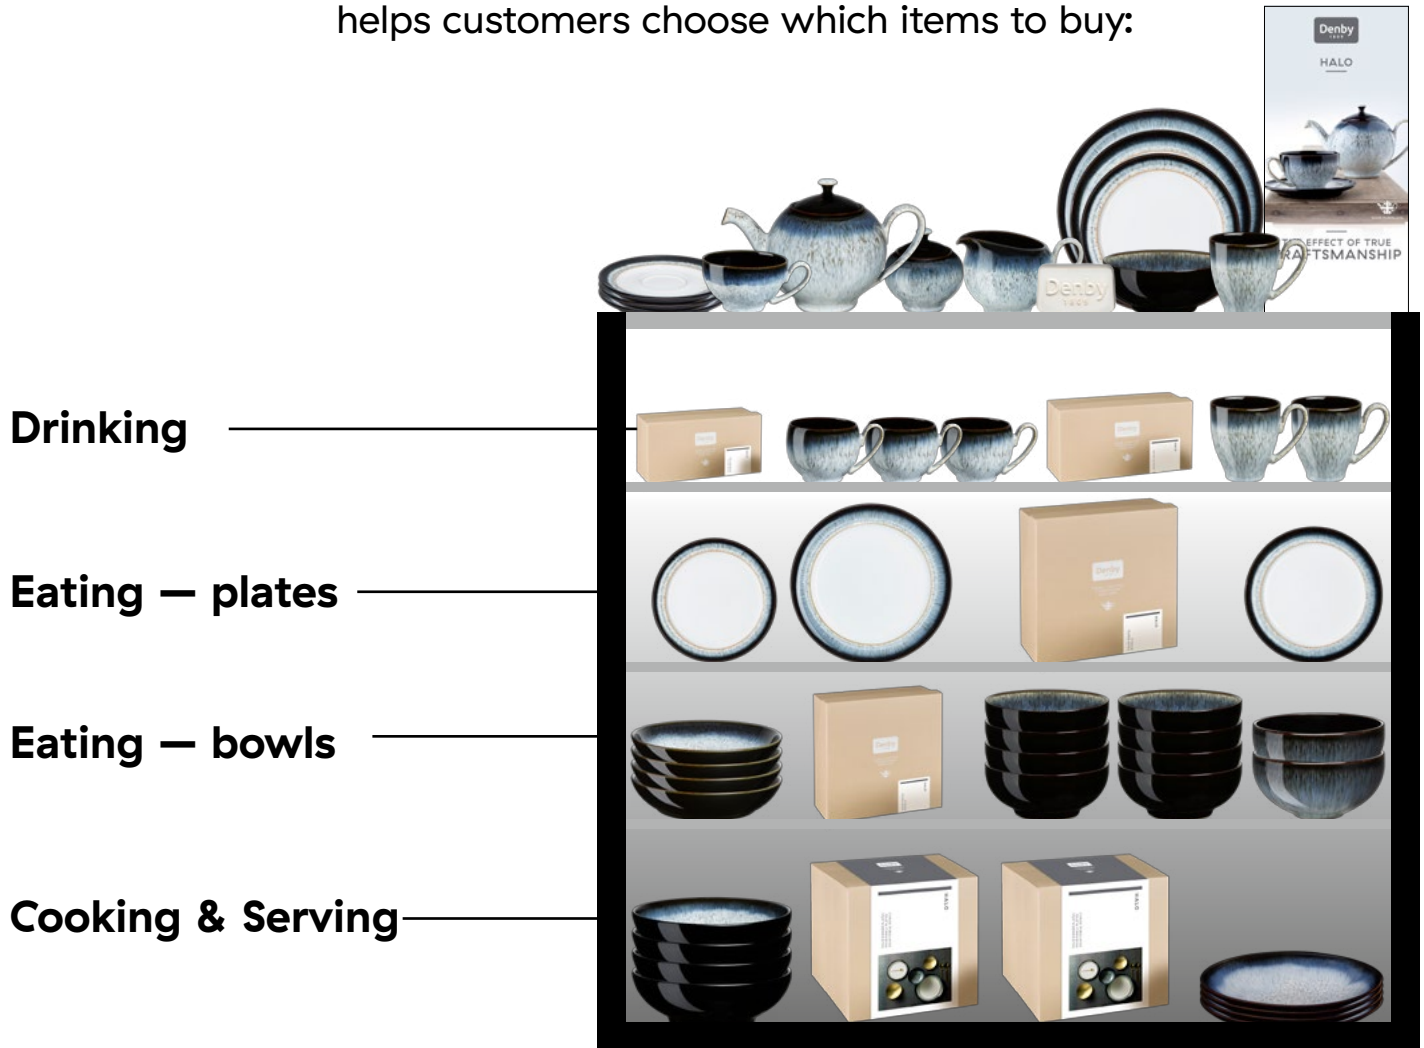

GENERAL MERCHANDISING GUIDELINES

Great merchandising makes great sales and is quite simple to achieve. It inspires consumers because they can see how good Denby could look in their own home and it makes replenishment easier for you.

To start, always allow space for a place setting display which could include — dinner plate, medium plate, small plate, cereal bowl and mug. This gives the greatest impact to shoppers and uses the smallest amount of effort and space.

GENERAL MERCHANDISING GUIDELINES

Now you have created your place setting you can present the rest of your stock.

You can apply these rules to ANY style of fixture.

Break the range down to into buying stories which helps customers choose which items to buy:

- 01| Position handles of mugs, jugs, cups and teapots to the right and slightly forward, not backwards, so they are easy to pick up.
- 02| Ensure that the Denby logo stickers on the plates are the right way up / face the front.
- 03| Don't stack plates and bowls so high on a shelf that they can't be picked up.