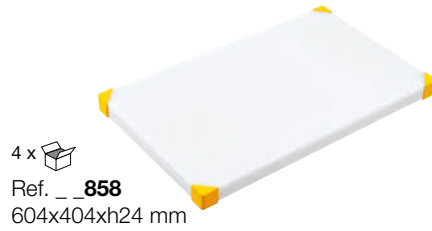

Tablas de Corte Antideslizantes

Planches à découper Antidérapantes / Nonslip Cutting Boards

- Ref. __
- Ref. 00 __
- Ref. 02 __
- Ref. 03 __
- Ref. 05 __
- Ref. 07 __
- Ref. 08103
- Ref. 08102
- Ref. 08101

- Ref. __
- Ref. 00 __
- Ref. 22 __
- Ref. 03 __
- Ref. 05 __
- Ref. 07 __

Cubetas sin tapa

Bacs sans couvercle / Bins without lid

Harinero con tapa

Tamis avec couvercle

Flour grid with lid

Cubetas GN

Bacs GN / GN Containers