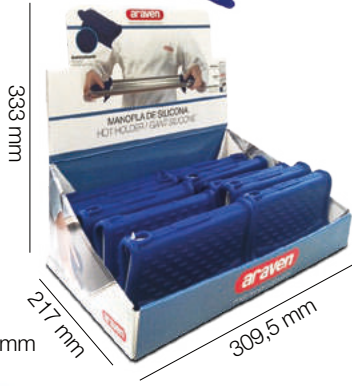

Manopla Silicona

Gant silicone /
Silicone Holder

SI Silicona
-40° +200°

12 x 
Ref. **31211**
153 x 124 x h71 mm

18 x 
Ref. **31213**
153 x 124 x h71 mm

12 x 
Ref. **01121** HDPE
298x228xh112 mm

12 x 
Ref. **01123** HDPE
400x298xh130 mm